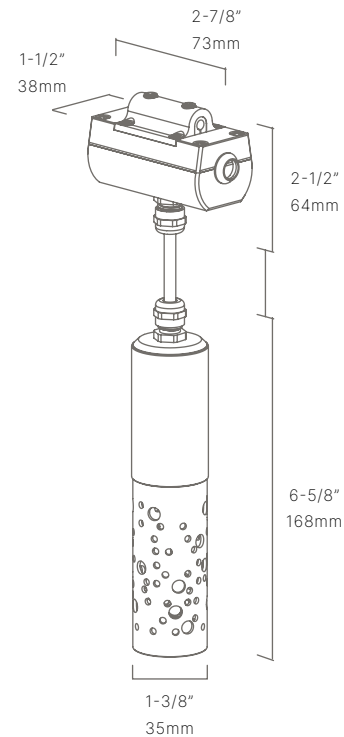

P. 760.931.2910

O. 2742 Loker Ave. W Carlsbad CA 92010

W. www.auroralight.com

MADE IN USA
WITH DOMESTIC & IMPORTED MATERIALS